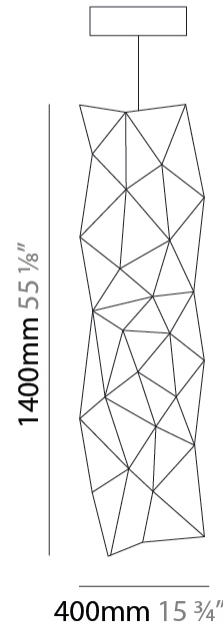

COSMOS VERTICAL SUSPENSION

D1010052-

base number   LED Dimming   Color Temperature   Finish Options

1. To build a product code in our configurator select the specify button on the base model # product page
2. To build a manual product code on this datasheet choose from the options listed below in blue font and add the suffix to the base model #

GENERAL

Series: Cosmos Vertical
Partner: Quasar
Division: Design
Installation: Suspension
Product Type: Pendant
Mounting Location: Ceiling

PHYSICAL

Shape: Square
Length (mm): 400
Length (in): 15 3/4
Width (mm): 400
Width (in): 15 3/4
Height (mm): 1400
Height (in): 55 1/8
Max. Overall Height (mm): 3400
Max. Overall Height (in): 133 7/8
Weight (kg): 4.5
Weight (lbs): 9.92
[Fixture Finish: NIC / BRA / BBR](#)
Fixture Material: Metal
Cable Details: 2000mm Cable
Upon Request: Custom Sizes Optional Dowlight upon request

ELECTRICAL

Lamp Type: LED (Zhaga Standard)
Input Wattage (W): 25.2
Max. Wattage Per Lamp (W): 0.6
[Dimming: 0-10V Dimming / Phase Dimming (120Vac Only)](#)
Driver Included: Yes
Driver Location: Integrated
Driver Type: Constant Voltage - Universal
Driver Class: Class 2
Input Voltage (V): 120 - 277
Output Voltage (V): 12

LED

Number of LEDs: 42
[Color Temperature (°K): 2400 / 2800](#)
Max. Delivered Lumen (lm): 1260 (2800K)
CRI: >90 CRI
Lamp Life (hrs): 50000

OPTICAL

RATINGS AND CERTIFICATIONS

Certified By: Certified for North American Standards
IP rating: IP20