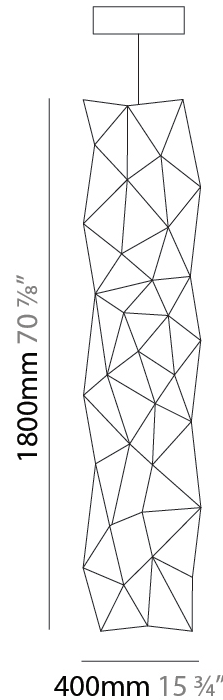

D1010053-

base number   LED Dimming   Color Temperature   Finish Options

1. To build a product code in our configurator select the specify button on the base model # product page
2. To build a manual product code on this datasheet choose from the options listed below in blue font and add the suffix to the base model #

GENERAL

Series: Cosmos Vertical
Partner: Quasar
Division: Design
Installation: Suspension
Product Type: Pendant
Mounting Location: Ceiling

PHYSICAL

Shape: Square
Length (mm): 400
Length (in): 15 3/4
Width (mm): 400
Width (in): 15 3/4
Height (mm): 1800
Height (in): 70 7/8
Max. Overall Height (mm): 3800
Max. Overall Height (in): 149 5/8
Weight (kg): 4.5
Weight (lbs): 9.92
[Fixture Finish: NIC / BRA / BBR](#)
Fixture Material: Metal
Cable Details: 2000mm Cable
Upon Request: Custom Sizes Optional Dowlight upon request

ELECTRICAL

Number of Lamps: 54
Lamp Type: LED
Input Wattage (W): 32.4
Max. Wattage Per Lamp (W): 0.6
[Dimming: 0-10V Dimming / Phase Dimming (120Vac Only)](#)
Driver Included: Yes
Driver Location: Integrated
Driver Type: Constant Voltage - Universal
Driver Class: Class 2
Input Voltage (V): 120 - 277
Output Voltage (V): 12

LED

Number of LEDs: 54
[Color Temperature (°K): 2400 / 2800](#)
Max. Delivered Lumen (lm): 1620 (2800K)
CRI: >90 CRI
Lamp Life (hrs): 50000

OPTICAL

RATINGS AND CERTIFICATIONS

Certified By: Certified for North American Standards
IP rating: IP20

PROJECT
TYPE
SPECIFIER
QUANTITY
DATE