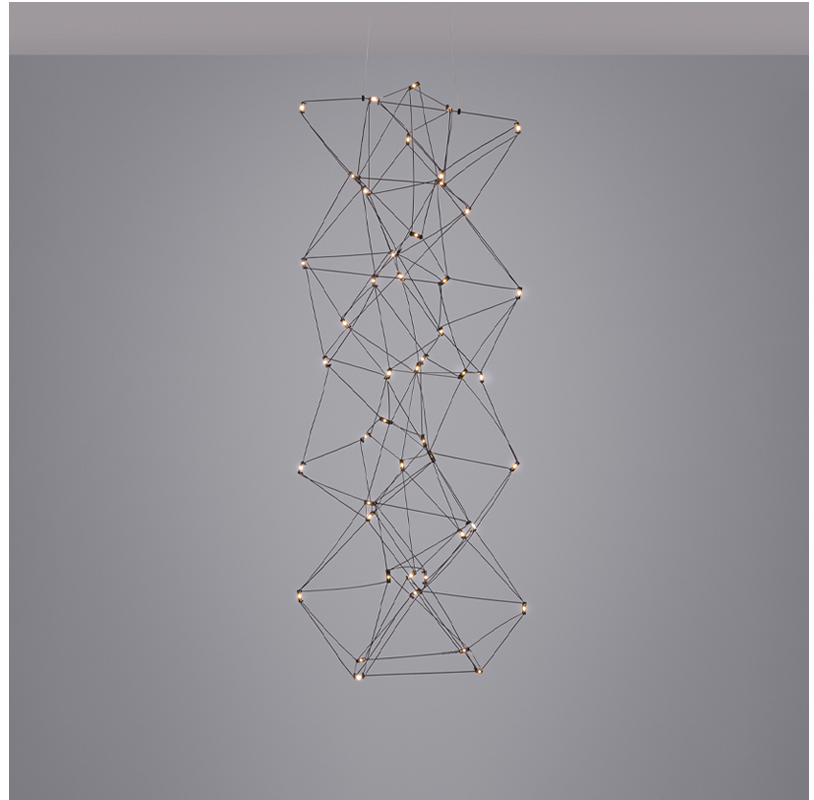

COSMOS VERTICAL SUSPENSION

D1010052-

base number LED Dimming Color Temperature Finish Options

- To build a product code in our configurator select the specify button on the base model # product page
- To build a manual product code on this datasheet choose from the options listed below in blue font and add the suffix to the base model #

GENERAL

Series: Cosmos Vertical
 Partner: Quasar
 Division: Design
 Installation: Suspension
 Product Type: Pendant
 Mounting Location: Ceiling

PHYSICAL

Shape: Square
 Length (mm): 400
 Length (in): 15 3/4
 Width (mm): 400
 Width (in): 15 3/4
 Height (mm): 1400
 Height (in): 55 1/8
 Max. Overall Height (mm): 3400
 Max. Overall Height (in): 133 7/8
 Weight (kg): 4.5
 Weight (lbs): 9.92
[Fixture Finish: NIC / BRA / BBR](#)
 Fixture Material: Metal
 Cable Details: 2000mm Cable
 Upon Request: Custom Sizes Optional Dowlight upon request

COSMOS VERTICAL SUSPENSION

D1010052-

PROJECT

TYPE

SPECIFIER

QUANTITY

DATE

D

GENERAL

Series: Cosmos Vertical
 Partner: Quasar
 Division: Design
 Installation: Suspension
 Product Type: Pendant
 Mounting Location: Ceiling

PHYSICAL

Shape: Square
 Length (mm): 400
 Length (in): 15 3/4
 Width (mm): 400
 Width (in): 15 3/4
 Height (mm): 1800
 Height (in): 70 7/8
 Max. Overall Height (mm): 3800
 Max. Overall Height (in): 149 5/8
 Weight (kg): 4.5
 Weight (lbs): 9.92
[Fixture Finish: NIC / BRA / BBR](#)
 Fixture Material: Metal
 Cable Details: 2000mm Cable
 Upon Request: Custom Sizes Optional Dowlight upon request